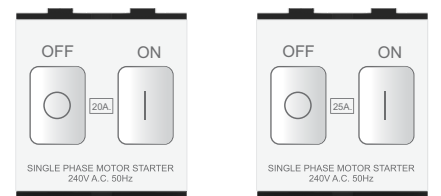

An ISO 9001:2015 Certified Company

CODE	ITEM	MRP ₹		PKG.
		GLOSSY WHITE	GRAPHITE MAGNESIA	
BUZZER / NIGHT LAMP / FOOT LIGHT 2M				
CV 5417	ELECTRONIC BUZZER BULBUL	330.00	369.00	10
CV 5418	ELECTRONIC NIGHT LAMP	345.00	386.00	10
CV 5419	FOOT LIGHT WITH 3 LED	298.00	330.00	10
HOTEL ACCESSORIES 2M				
CV 5420	DO NOT DISTURB (SET)	320.00	370.00	05
CV 5421	MAKE MY ROOM (SET)	320.00	370.00	05
32A. DP KEY TAG SWITCH 240V. AC 2M				
CV 5422	32A. KEY TAG SWITCH 2M WITH INDICATOR & OPERATED BY KEY FOB (KEY FOB INCLUDED)	450.00	500.00	05
CV 5423	KEY RING ONLY	100.00	118.00	05
MOTOR STARTER SWITCH 2M				
CV 5424	20A. MOTOR STARTER WITH INDICATOR	505.00	566.00	10
CV 5425	25A. MOTOR STARTER WITH INDICATOR	505.00	566.00	10
SINGLE POLE & DOUBLE POLE MINI TRIP				
CV 5426	SINGLE POLE MCB 1M 6A.10A.16A.20A.25A.32A.	265.00	297.00	20
CV 5427	DOUBLE POLE MCB 2M 6A.10A.16A.20A.25A.32A.	505.00	566.00	10