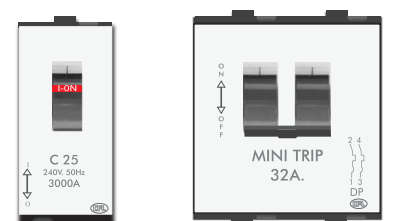

An ISO 9001:2015 Certified Company

CODE	ITEM	MRP ₹		PKG.
		GLOSSY WHITE	GRAPHITE MAGNESIA	
BUZZER / NIGHT LAMP / FOOT LIGHT 2M				
CV 5417	ELECTRONIC BUZZER BULBUL	330.00	369.00	10
CV 5418	ELECTRONIC NIGHT LAMP	345.00	386.00	10
CV 5419	FOOT LIGHT WITH 3 LED	298.00	330.00	10
HOTEL ACCESSORIES 2M				
CV 5420	DO NOT DISTURB (SET)	320.00	370.00	05
CV 5421	MAKE MY ROOM (SET)	320.00	370.00	05
32A. DP KEY TAG SWITCH 240V. AC 2M				
CV 5422	32A. KEY TAG SWITCH 2M WITH INDICATOR & OPERATED BY KEY FOB (KEY FOB INCLUDED)	450.00	500.00	05
CV 5423	KEY RING ONLY	100.00	118.00	05
MOTOR STARTER SWITCH 2M				
CV 5424	20A. MOTOR STARTER WITH INDICATOR	505.00	566.00	10
CV 5425	25A. MOTOR STARTER WITH INDICATOR	505.00	566.00	10
SINGLE POLE & DOUBLE POLE MINI TRIP				
CV 5426	SINGLE POLE MCB 1M 6A.10A.16A.20A.25A.32A.	265.00	297.00	20
CV 5427	DOUBLE POLE MCB 2M 6A.10A.16A.20A.25A.32A.	505.00	566.00	10